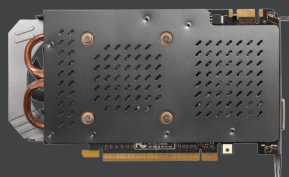

→ GRAPHICS CARD / CARTE GRAPHIQUE / GRAFIKKARTE / TARJETA GRAFICA / ВИДЕОКАРТА

NVIDIA® GEFORCE® GTX™ 960

The ZOTAC GeForce® GTX 960™ is a high-performance graphics card designed with gamers in mind. Powered by the next-generation NVIDIA Maxwell architecture and equipped with 4GB memory, the card delivers incredible performance, unmatched power efficiency, and cutting-edge features.

The GPU represents a vast improvement over the performance of prior-generation cards and comes with the latest Nvidia GameWorks technology that delivers a smooth gaming experience. Combined with the new FREEZE technology which provides a noiseless journey, the new ZOTAC GeForce GTX 960 will be the gem of any action.

SKU: ZT-90308-10M

EAN: 4895173606380

UPC: 816264015687

TECHNICAL SPECIFICATIONS

FEATURES

- FREEZE Technology
- NVIDIA Dynamic Super Resolution technology
- NVIDIA MFAA technology
- NVIDIA PhysX technology
- NVIDIA GameWorks technology
- NVIDIA GameStream ready
- NVIDIA G-Sync ready
- NVIDIA SHIELD ready
- NVIDIA GPU Boost 2.0 technology
- NVIDIA Adaptive Vertical Sync technology
- NVIDIA Surround technology
- NVIDIA SLI ready
- NVIDIA CUDA technology

SPECIFICATIONS

- NVIDIA GeForce GTX 960 GPU
- 1024 CUDA cores
- 4GB memory
- 128bit memory bus
- Engine clock (base): 1177 Mhz
(boost): 1240 Mhz
- Memory clock: 7010Mhz
- PCI Express 3.0

CONNECTIONS

- 3 x DisplayPort 1.2 (4k @ 60 Hz)
- 1 x HDMI (4k @ 60 Hz)
- 1 x Dual-link DVI (2560x1600)
- Quad simultaneous display capable